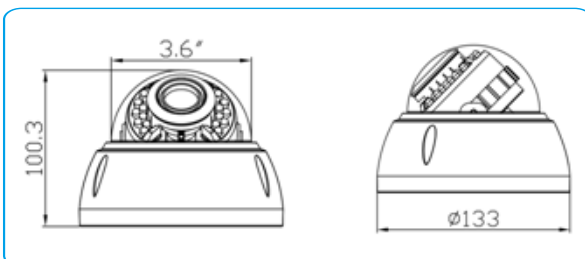

Dimensions(mm)

Video Access Technology Corp.

6F.- 17, No.14, Lane 609, Sec. 5, Chongxin Rd., Sanchong Dist., New Taipei City, Taiwan (Tong Cheng Industrial Zone)
Tel:+886-2-2999-8383 Fax:+886-2-2999-0303
web : www.videoaccess.com