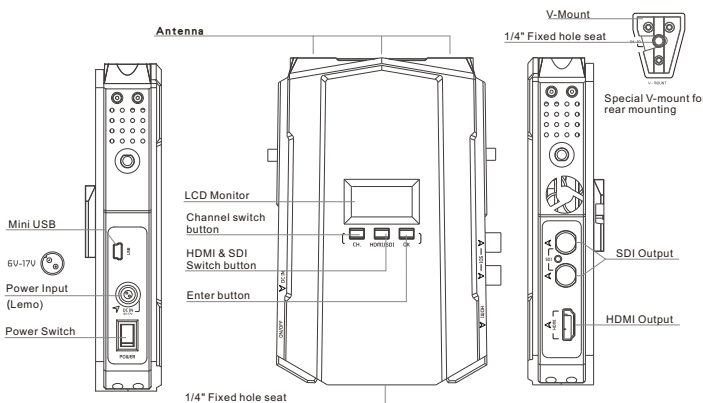

Appearance

Specifications

Device connector

Video Transmitter :

Device connector

Video Receiver :

Item	Specifications
Operating frequency range	5.8(GHz)
Signal bandwidth	40MHz
Video formats	1080P 23.98/24/25/30/50/60 1080PSF 23.98/24/25 1080i 50/59.94/60 720P 50/59.94/60 576P 576i 480P 480i
Audio formats	PCM · DTS-HD · Dolby True HD
SMPTE time	SMPTE-12M
Transmission distance	More than 600 Meter(Point-to-point accessibility)

Signal Transmitter	
Antenna	Antenna X2
Transmission power	20dBm
Connector	HDMI Input · SDI Input · SDI Looping Output · Mini USB LEMO(0B/2 core) · Power · Antenna RPSMA · Power Switch
Fixed mode	1/4 "screw hole holder, V-seat (optional)
LCD Monitor	HDMI & SDI Signal Switch
Power supply	6V~17V
Power consumption	7W~8W
Dimensions (mm)	119 x 79 x 32mm
Working environment	Operating temperature: -10° ~60° Storage temperature: -40° ~80°

Signal Receiver	
Antenna	Antenna X5
Transmission power	-70dBm
Connector	HDMI Output · SDI Output x2 · Mini USB · LEMO(0B/2 core) · Power · Antenna RPSMA · Power Switch
Fixed mode	1/4 "screw hole holder, V-seat (optional)
LCD Monitor	HDMI & SDI Signal Switch
Power supply	6V~17V
Power consumption	7W~8W
Dimensions (mm)	155 x 111 x 32mm
Working environment	Operating temperature: -10° ~60° Storage temperature: -40° ~80°