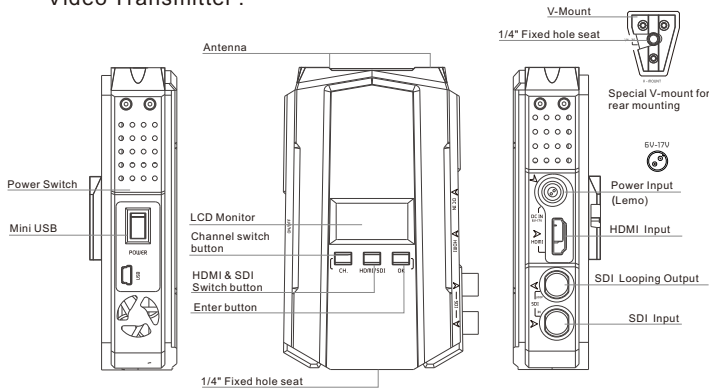

Appearance

Specifications

Device connector

Video Transmitter :

Device connector

Video Receiver :

Item	Specifications
Operating frequency range	5.8(GHz)
Signal bandwidth	40MHz
Video formats	1080P 23.98/24/25/30/50/60 1080PSF 23.98/24/25 1080i 50/59.94/60 720P 50/59.94/60 576P 576i 480P 480i
Audio formats	PCM · DTS-HD · Dolby True HD
SMPTE time	SMPTE-12M
Transmission distance	More than 600 Meter(Point-to-point accessibility)

Signal Transmitter	
Antenna	Antenna X2
Transmission power	20dBm
Connector	HDMI Input · SDI Input · SDI Looping Output · Mini USB LEMO(0B/2 core) · Power · Antenna RPSMA · Power Switch
Fixed mode	1/4 "screw hole holder, V-seat (optional)
LCD Monitor	HDMI & SDI Signal Switch
Power supply	6V~17V
Power consumption	7W~8W
Dimensions (mm)	119 x 79 x 32mm
Working environment	Operating temperature: -10° ~60° Storage temperature: -40° ~80°

Signal Receiver	
Antenna	Antenna X5
Transmission power	-70dBm
Connector	HDMI Output · SDI Output x2 · Mini USB · LEMO(0B/2 core) · Power · Antenna RPSMA · Power Switch
Fixed mode	1/4 "screw hole holder, V-seat (optional)
LCD Monitor	HDMI & SDI Signal Switch
Power supply	6V~17V
Power consumption	7W~8W
Dimensions (mm)	155 x 111 x 32mm
Working environment	Operating temperature: -10° ~60° Storage temperature: -40° ~80°