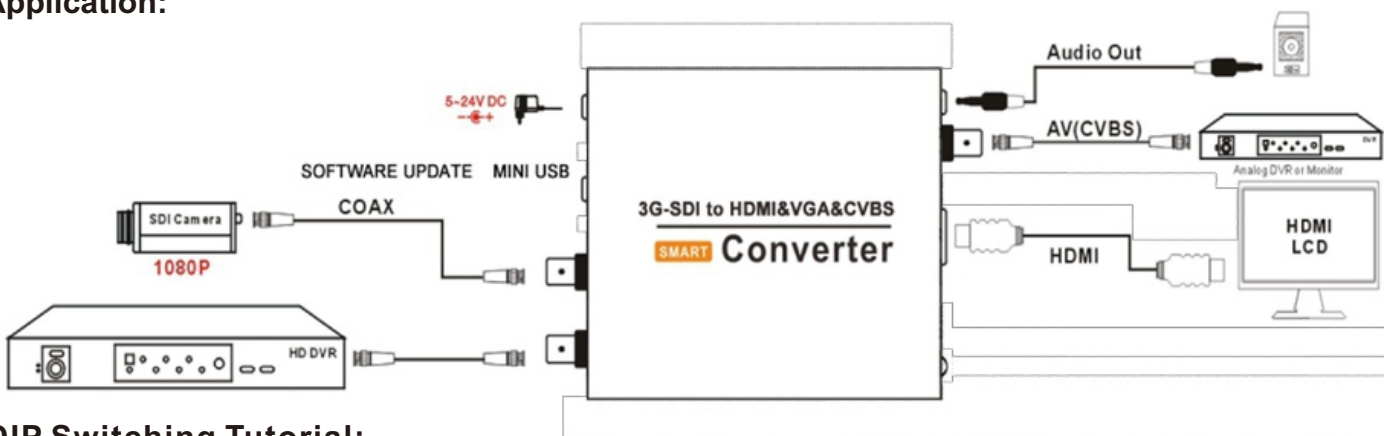

Technical Specifications

Modle	SD/HD/3G-SDI to HDMI&CVBS Converter
Input interface	1X SD/HD/3G-SDI (1X SD/HD/3G-SDI Loop-out)
Standard	SD-SDI(270Mbps), HD-SDI(1.485Gbps), 3G-SDI(2.97Gbps)
Format	SMPTE-259/274/292/296/372/424/425
Output format	480i,576i,480p, 576p, 720p@50/59.94/60,1080i@50/59.94/60, 1080p@24/25/29.97/30, 1080p50/59.94/60
SDI Latitude	0.8Vp-p
SDI Impedence	75OHM
SDI Couple	AC
SDI Jitter value(typical)	SD-SDI≤0.1UI HD-SDI≤0.2UI 3G-SDI≤0.4 UI
Distance	Belden 1694A: SD-SDI 400m · HD-SDI 200m · 3G-SDI 140m
Output interface	
HDMI1.3A	1×HDMI
CVBS	1×BNC-F
Audio (Two channel analog audio 1Vp-p)	1×3.5mm phone jack
HDMI bandwidth	165MHz/ (HDMI 1.3)
Color Encoding	4:2:2 YUV
Input format	480i,576i,480p, 576p, 720p@50/59.94/60,1080i@50/59.94/60, 1080p@24/25/29.97/30, 1080p50/59.94/60 · AV (CVBS) : PAL(576i) / NTSC(480i)
USB interface	USB2.0 / firmware upgrade or switch format soft
Power supply	5~24VDC
Measure (mm)	156*100*36
Weight	520g
Working Temperature	-10 -- + 80
Storage temperature	-20-- + 70

Application:

DIP Switching Tutorial: