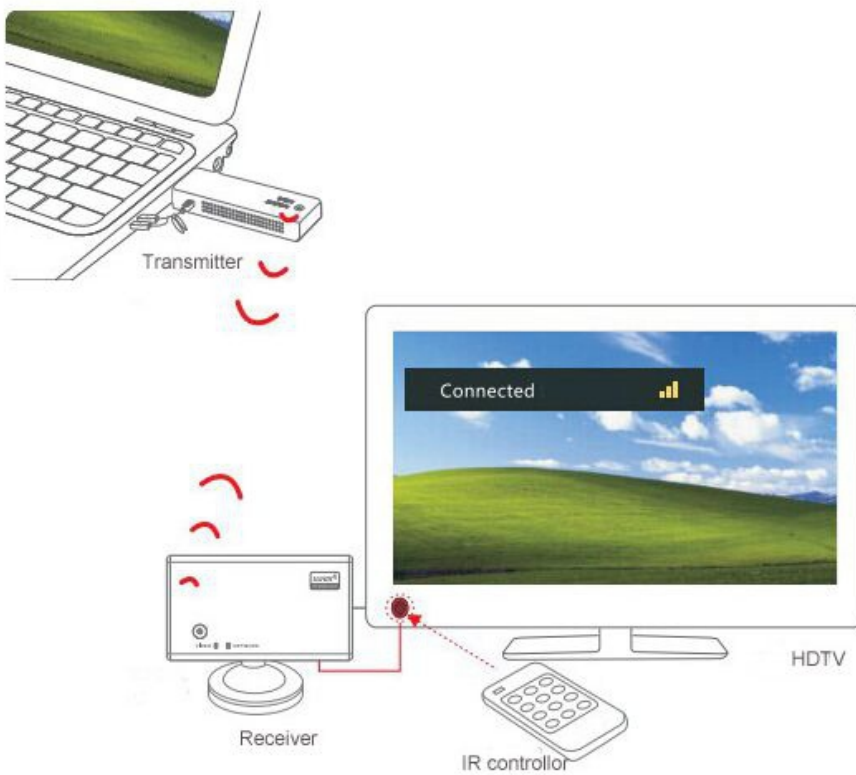

Application