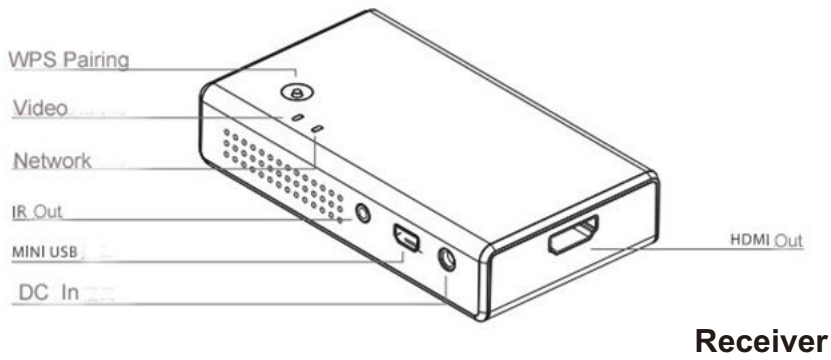

Parts and function: