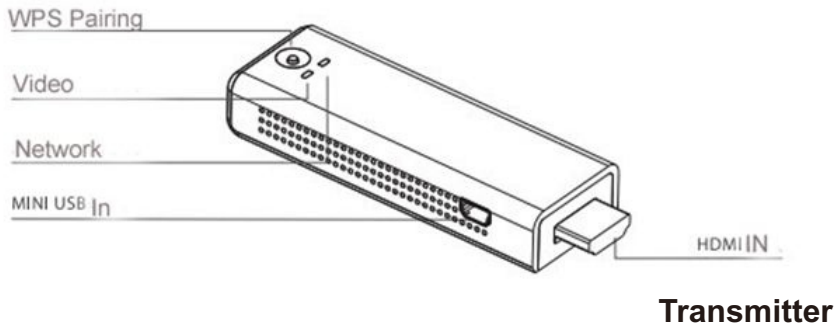

Parts and function: