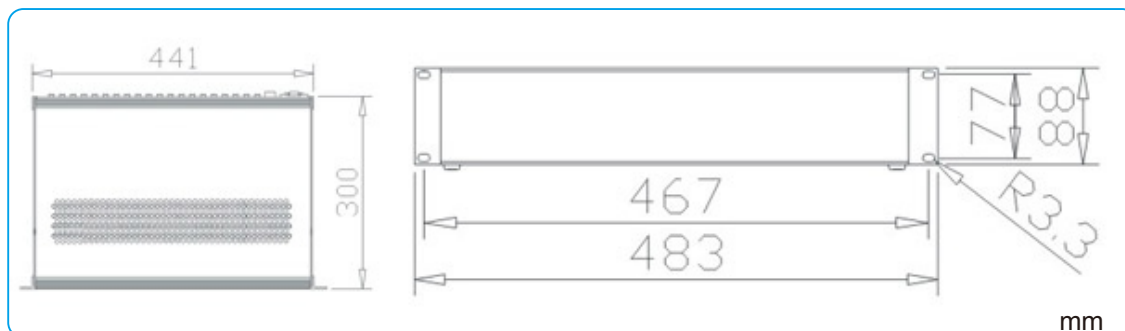

Analog Martix System

BE-6000 Series

Description Features:

- * Up to 64 video inputs by 16 video outputs
- * Scalable high density architecture for easy expansion, 2U standard aluminum case
- * Video/audio switch card, alarm input card, follow up control card are integrated as surveillance host
- * Display camera title in Chinese, English, French, Russian, etc. Adopt image programmable technology
- * With power fail safeguard function and video Sync function
- * Chinese/English Menu for setting matrix functions
- * User priority and password, system partition setting
- * Connect with up to 16 keyboards and support more than 3 grade connected network
- * Alarm: timed, manual, disarming/arming in fortify area and alarm record

Specification	BE-6000 Series
Model Spec.	
Video input	64 channels
Video output	16 channels
Video/Audio Index	Video input signal: 1Vp-p(75Ω), Video output signal: 1Vp-p(75Ω) Audio inout signal: 0.5~5Vp-p(600Ω), Audio Output Signal: Input Follower Video S/N: >70.5 dB, Audio S/N: >58 dB The Video Input Isolates: >55 dB, The Video Output Isolates: >50 dB The Audio Frequency Input Isolates: >58 dB, The Audio Frequency Output Isolates: >55 dB Video Channel Bandwidth: 12MHz , Audio Channel Bandwidth: 50Hz~30KHz
Switch Attribute	Manual/Auto cross point switch and salvos
Video/Audio switch	Synchronous switch
Switch mode	Power synchronous switch
Switch speed	NTSC≤16.7ms ; PAL≤20ms
Date storage	Built-in memorizer, Non-volatile memory for a minimum of 10 years
Character overlay	Character with white bottom and black frame, no flickness
Screen display	Date, Time, Camera Title, alarm info, ... etc.
Image input	Computer input(Vinet software)
IP mode	Ethernet Mode or One Channel Video Server
Power	AC110V/50W 60Hz (AC220V/50W, 50Hz)
Dimension	483mm(L) x 300mm(W) x 88mm(H)